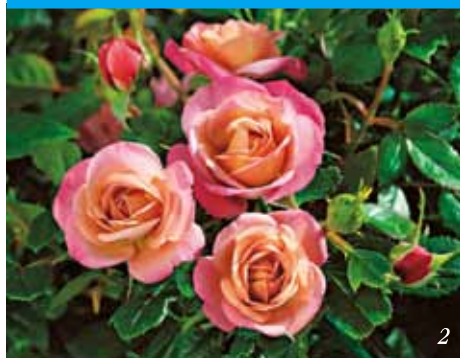

Miniature Roses

2

Resemble floribundas, hybrid teas, or climbers in miniature, grown on own root stock, extremely hardy, excellent for low borders, containers.

CINNAMON GIRL, unique smoky orange blooms with creamy reverse and exquisite exhibition form, slight fragrance, growth to two feet. **NEW** 19.99

COFFEE BEAN™, well-formed, double blooms with smoky red-orange petals inside, shiny rusty orange outside 19.99

Potted Price

CUPCAKE, well-formed pure pink buds and blooms, tidy low rounded habit, proven consistent performer 19.99

DADDY'S LITTLE GIRL™, well-behaved, compact tidy habit (12 –18 inches) with show-off parade of petite pointed buds and double blooms in rich rose pink and a touch of cream on reverse. **NEW**..... 19.99

RAINBOW'S END™, shapely double blooms in deep yellow blushing to orange-red.....19.99

RASPBERRY PUNCH™, high-centered dark pink blooms, disease resistant.....19.99

RUBY RUBY™, pointed buds open to fully double velvet red blooms, glossy foliage 19.99

SMALL MIRACLE, pure white blooms with exquisite form, dark green foliage, sweet fragrance 19.99

SUN SPRINKLES, 2001 AARS. Profuse, shimmering yellow blooms with hybrid tea form, spicy fragrance, knee-high growth 19.99

TEXAS, exhibition quality blooms in bright yellow in handsome clusters 19.99

TIDDLY WINKS™, deep gold buds open to orange-pink blooms with good form, prolific 19.99

TROPICAL TWIST, abundant and well-formed, apricot-pink blooms mature to coral orange 19.99

STANDARD (TREE-FORM) ROSES

PREMIUM #1 GRADE HAND-POTTED & HAND-GROOMED

PATIO TREE ROSES

BURGUNDY ICEBERG	FRANKLY SCARLET*
CHIHUYLI	JULIA CHILD
DROP DEAD RED	KNOCK OUT*
EASY DOES IT*	MONKEY BUSINESS*
EBB TIDE*	PUMPKIN PATCH*

24 inch standard, excellent choice for containers
#5 container $49.99

TREE ROSES

BUBBLICIOUS	MONKEY BUSINESS
DOUBLE KNOCK OUT	

36 inch standard, focal point in garden or patio
#5 container $49.99

MINIATURE TREE ROSES

LEMON DROP*	RUBY RUBY*

18 inch standard, true miniatures in tree form*
#5 container $49.99

*Available in May